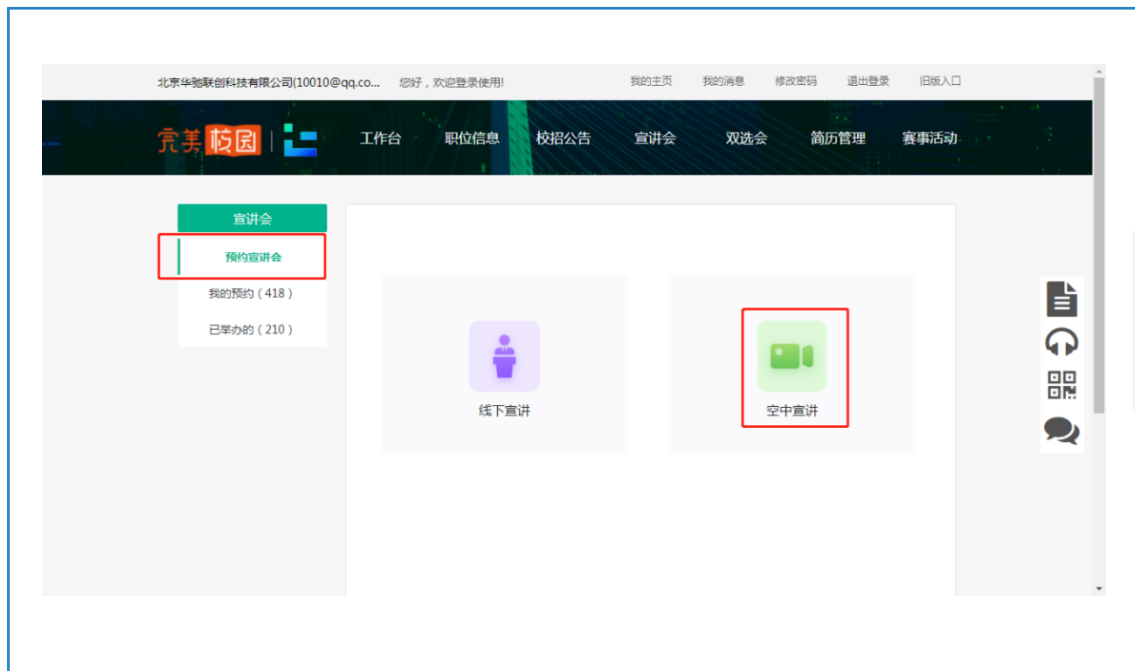

预约空中宣讲会

1 进入【宣讲会】模块，在预约宣讲会子模块下，点击【空中宣讲】

2 选择可预约的院校（院校开通了空中宣讲会）点击【下一步】