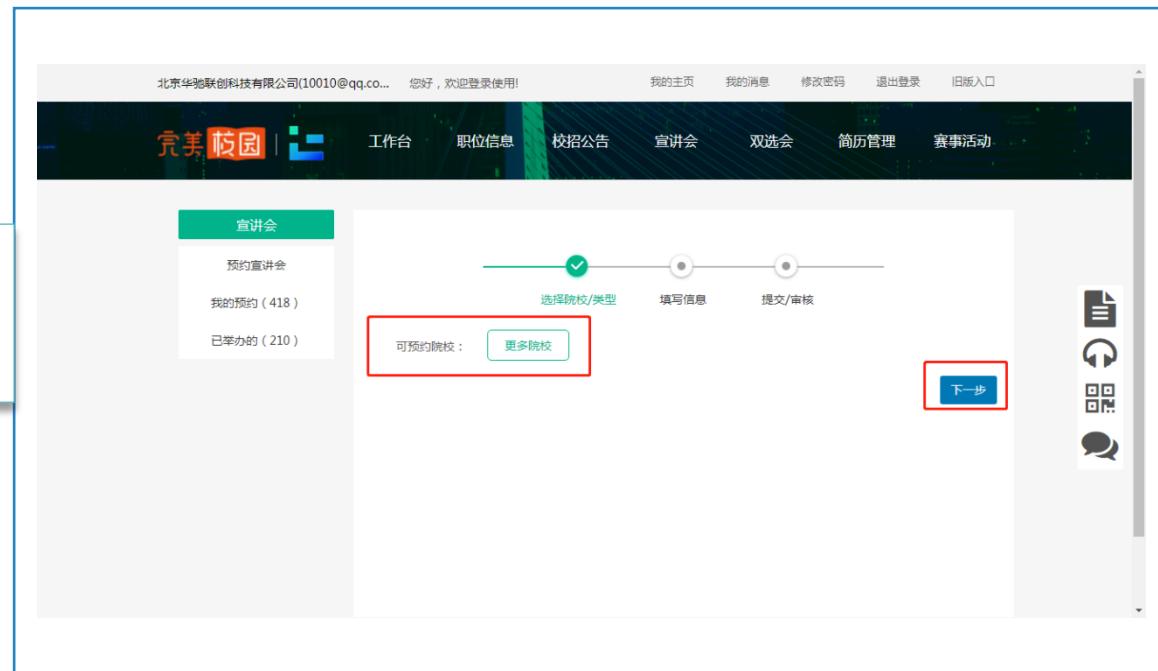

预约空中宣讲会

1 进入【宣讲会】模块，在预约宣讲会子模块下，点击【空中宣讲】

2 选择可预约的院校（院校开通了空中宣讲会）点击【下一步】